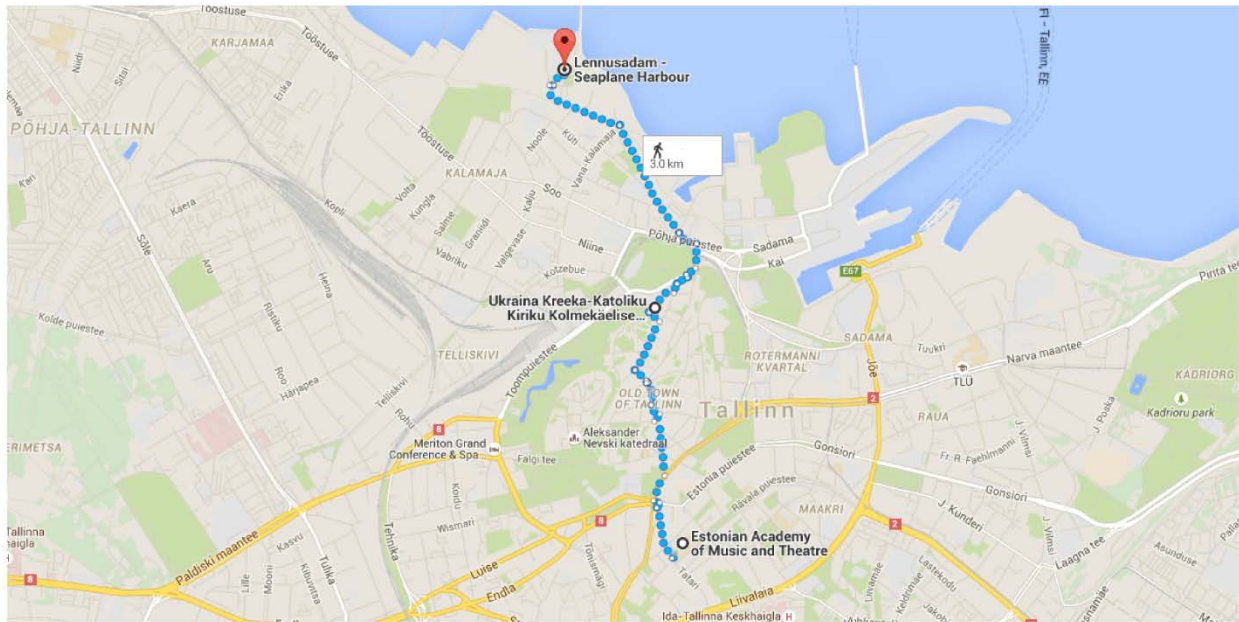

Walk 3.0 km

Directions from Estonian Academy of Music and Theatre to Lennusadam - Seaplane Harbour, Vesilennuki 6

o Estonian Academy of Music and Theatre  
Rävälä pst 16, 10143 Tallinn, Estonia